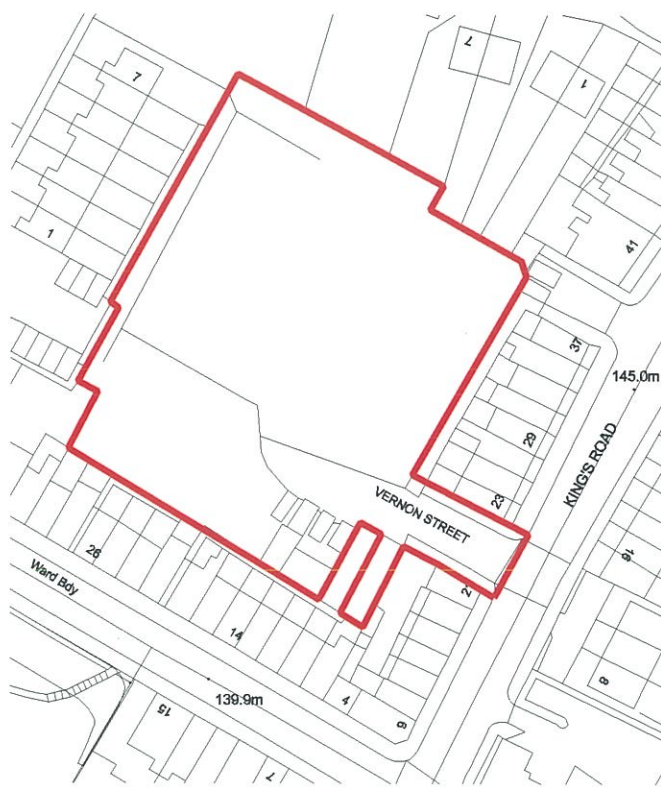

HURST KNOLL

Hurst Knoll
Primary and Nursery School

© Crown copyright and database rights (2011) Ordnance Survey 100022687

Scale 1/1129 Date 12/7/2016

Centre = 394428 E 399944 N

This map is reproduced from Ordnance Survey material with the permission of Ordnance Survey on behalf of the Controller of Her Majesty's Stationary Office (c) Crown copyright. Unauthorised reproduction infringes Crown copyright and may lead to prosecution or civil proceedings.

SITE LOCATION PLAN
SCALE 1:1250

Application Number: 15/00063/FUL

Photo 1

Photo 2

Photo 3

Photo 4