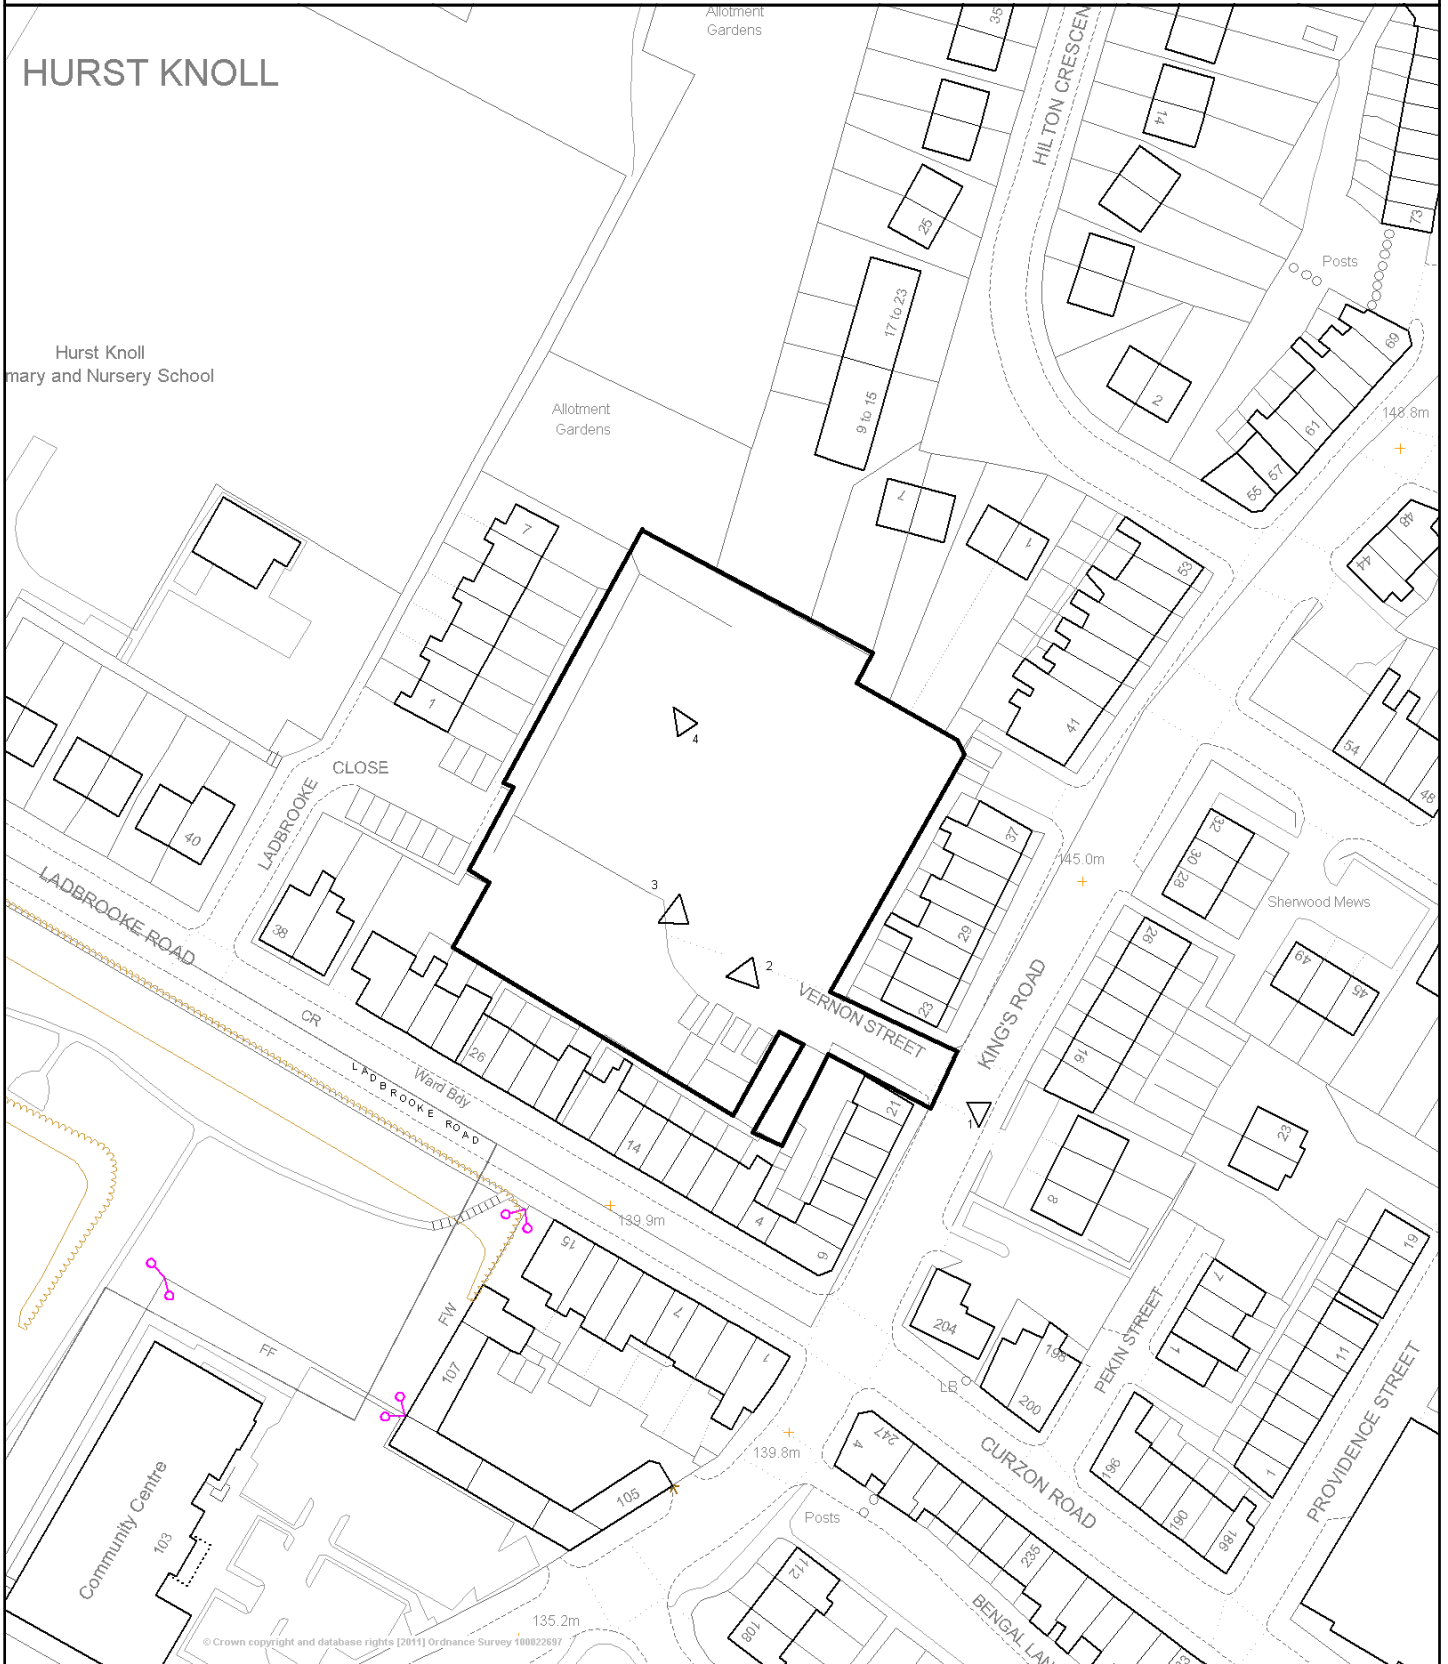

HURST KNOLL

Hurst Knoll
Primary and Nursery School

Scale 1/1129 Date 12/7/2016

Centre = 394428 E 399944 N

This map is reproduced from Ordnance Survey material with the permission of Ordnance Survey on behalf of the Controller of Her Majesty's Stationary Office (c) Crown copyright. Unauthorised reproduction infringes Crown copyright and may lead to prosecution or civil proceedings.